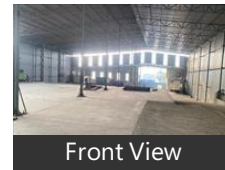

Industrial Building for rent in Patal Ganga, Navi Mumbai

4.86 lakhs

Available Warehouse Industrial Rental Basic: At Additional Patalganga MIDC

Patalganga MIDC, Patal Ganga, Navi Mumbai (Maharash..

- Area: 27000 SqFeet ▾
- Floor: Basement
- Facing: West
- Lease Period: 1 Months
- Rate: 18 per SqFeet **-15%**
- Age Of Construction: Under Construction
- Available: Immediate/Ready to move
- Bathrooms: One
- Total Floors: One
- Furnished: Unfurnished
- Monthly Rent: 486,000

Description

Description of Property

Location of the Premises: At Additional Patalganga MIDC

Covered Area: Shed area:27,000 sq ft

Expected rent: 4,86,000 /-

Facilities Available: Power Connection, Water supply, Washrooms

When you contact us, please mention that you saw this ad on Property Wala

Don't forget to mention that you saw this ad on PropertyWala.com, when you call.

Features

Private Amenities

- Air Conditioning
- Private Balcony
- Private Terrace
- Reserved Parking
- RO System

Shared Amenities

- Visitor Parking
- Power Back-up
- Maintenance Staff
- Water Supply / Storage
- Rain Water Harvesting
- Waste Disposal

Recreation

- Park

Security

- CCTV

Location

* Location may be approximate

Landmarks

Hotels & Guest Houses

Sai Sheela Dhaba (<1km) Hotel Radhai Good Luck (<2km)

Transportation

M-S Pankaj Automobiles (<1km) Indian Oil (<1km) Patalganga Wajan Kanta (<1km)

Restaurants & Cafes