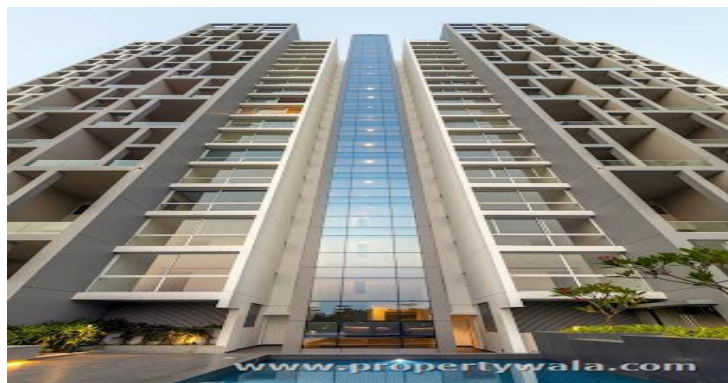

ABIL Verde Residences - Kalyani Nagar, Pune

Landscaped podium area and 20 Seater Private Screening Room

ABIL Verde Residences is located in the heart of Kalyani Nagar, Pune East offers 4.5 BHK apartments with various facilities.

- Project ID: J119250571
- Builder: ABIL Group
- Location: ABIL Verde Residences, Kalyani Nagar, Pune - 411006 (Maharashtra)
- Completion Date: Mar, 2023
- Status: Completed

Description

ABIL Verde Residences is located in the heart of Kalyani Nagar, Pune East offers 4.5 BHK apartments ranging from 3157-3750 sqft. The project is spread over 4.59 acres of land. It consists of 3 towers with 18 floors and 132 units. The location is such that it appeals to the social-minded as well as those who enjoy privacy.