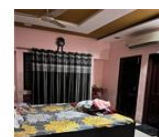

3 Bedroom Independent House for sale in Pipaliyahana, Indore

1.65 crore

3 Bedroom Independent House For Sale In Indore

Pipliyahana, Pipaliyahana, Indore (Madhya Pradesh)

- Area: 1500 SqFeet ▾
- Bedrooms: Three
- Bathrooms: Three
- Floor: Ground
- Total Floors: One
- Facing: West
- Furnished: Semi Furnished
- Transaction: Resale Property
- Price: 16,500,000
- Rate: 11,000 per SqFeet **+15%**
- Age Of Construction: 10 Years
- Possession: Immediate/Ready to move

Pictures

Aerial View

Front View

Bedroom

Bedroom

Bedroom

Kitchen

Bathroom