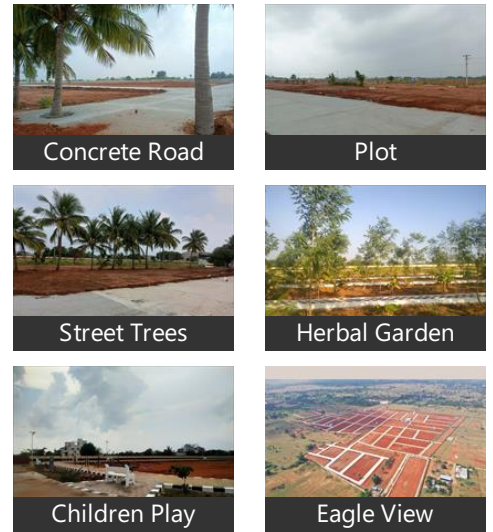

Residential Plot / Land for sale in Mathur, Tiruchirappalli

13.2 lakhs

★ Featured

DTCP RERA Approved Plots For Sale Panjappur Semi Ringroad Near Mathur

Trichy Panjappur, Mathur, Tiruchirappalli - 620001 (Tami...

- Area: 1200 SqFeet ▾ ■ Facing: North
- Transaction: New Property ■ Price: 1,320,000
- Rate: 1,100 per SqFeet
- Possession: Immediate/Ready to move

Advertiser Details

Trichy City Property
Manikandan B
Managing Director
Contonment, Tiruchirappalli

mob: 7373315004
tel:
mail: manipraba59@gmail.com
realestatetrichy.com/

Scan QR code to get the contact info on your mobile
[View all properties by Trichy City Property](#)

Description

DTCP RERA Approved Plots For Sale Panjappur Semi Ringroad Near Mathur
Housing Plots in Trichy Panjappur Semi Ringroad at just ₹13.2 Lakhs!
Panjappur IBT & International Airport Just 10 Minutes Travelling Distance
Plot Size: 600 - 2400 Sq.ft.
Secured community
10+ World-class amenities
24x7 CCTV surveillance
3 years of free maintenance
Ready to Build plots

When you contact, don't forget to mention that you found this ad on PropertyWala.com.

Features

Land Features

- Clear Title ■ Freehold Land ■ Plot Boundary Wall
- Society Boundary Wall ■ Corner Plot
- Feng Shui / Vaastu Compliant
- Club / Community Center ■ Adjacent to Main Road
- Park/Green Belt Facing ■ Water Connection
- Electric Connection ■ Close to Hospital
- Close to School ■ Close to Shopping Center/Mall

Location

* Location may be approximate

Landmarks

Hospitals & Clinics