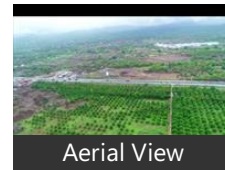

Pictures

Aerial View