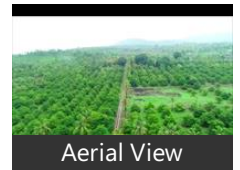

Aerial View

Explore

[Similar Properties](#)

[Properties in Dahanu, Thane](#)

[Projects in Thane](#)

[Brokers in Thane](#)

More Information

Report a problem with this listing

Is this property no longer available or has incorrect information?

[Report it!](#)

Disclaimer: All information is provided by advertisers and should be verified independently before entering into any transaction. You may visit the relevant RERA website of your state to verify the details of this property. PropertyWala.com is only an advertising platform to help connect buyers and sellers and is not a party to any transactions, nor shall be responsible or liable to resolve any disputes between them.