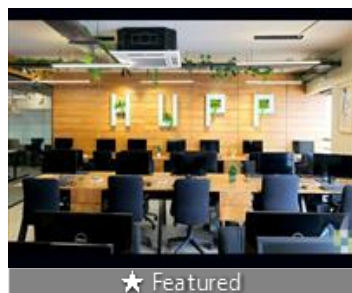

Office Space for rent in Senapati Bapat Road area, Pune

2.44 lakhs

★ Featured

Furnished Office Available For Lease In Prime Location Of Senapati Bapat Road , Pune
Senapati Bapat Road , Pune, Senapati Bapat Road, Pune...

- Area: 3050 SqFeet
- Bathrooms: Two
- Floor: Fifth
- Total Floors: Eleven
- Facing: East
- Furnished: Furnished
- Lease Period: 24 Months
- Monthly Rent: 244,000
- Rate: 80 per SqFeet
- Age Of Construction: 5 Years
- Available: Immediate/Ready to move

Advertiser Details

Sandeep Rathore
Property Agent / Broker / Consultant

mob: 9907514400
tel:
mail:
www.propertywala.com/adcon-realty

Scan QR code to get the contact info on your mobile

[View all properties by Adcon Realty](#)

Description

"Your Vision , Our Expertise", Manage Your Work from our excellent office , Where Every Detail Reflects Excellence.

Experience Hassle free work at our Fully Furnished Commercial Office on Senapati Bapat Road , Pune. With 3,050 sq. ft of space , it's got 35 Workstations , 2 Cabins , Reception , Meeting Room , Pantry , Server room , 2 Private Male and Female Washroom.

Our place is Well maintained, with Ample parking , Comfy sofas in the Reception , Fully Air conditioning and High speed internet.

Perfect for your business needs!

For more info, just click on Contact button!

Adcon Realty at Your Service, Call Now!

Please mention that you found this ad on PropertyWala.com when you call.

Features

General

- Power Back-up
- Centrally Air Conditioned
- Room AC
- Lifts
- High Speed Internet
- Wi-Fi

Lot

- Private Terrace
- Basement

Recreation

- Park

Security

- Security Guards
- Electronic Security
- Intercom Facility
- Fire Alarm

Exterior

- Visitor Parking

Maintenance

- Maintenance Staff
- Water Supply / Storage
- RO System
- Water Softner
- Boring / Tube-well
- Waste Disposal

Location

Pictures

* Location may be approximate

Landmarks

Nearby Localities

[Bhosale Nagar](#), [F.C Road](#), [Shivaji Nagar](#), [Prabhat Road](#), [Erandwana](#), [Narayan Peth](#), [Bopodi](#)

* All distances are approximate