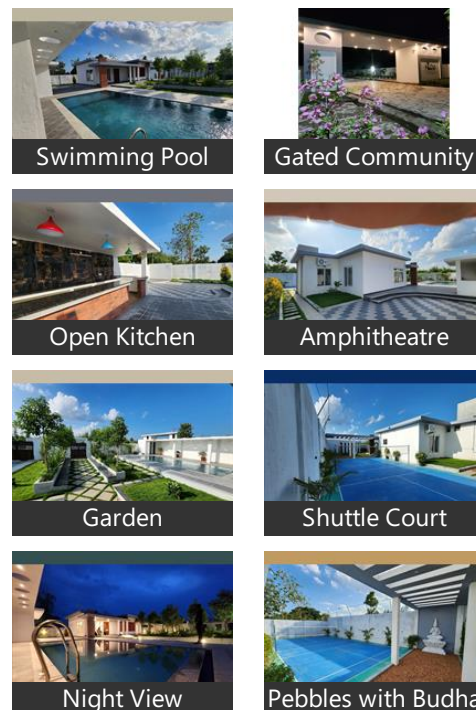

* Location may be approximate

Landmarks

Nearby Localities

[Osudu Lake](#)

* All distances are approximate

Explore

[Similar Properties](#)

[Properties in Poothurai, Pondicherry](#)

[Projects in Pondicherry](#)

[Brokers in Pondicherry](#)

More Information

Report a problem with this listing

Is this property no longer available or has incorrect information?

[Report it!](#)

Disclaimer: All information is provided by advertisers and should be verified independently before entering into any transaction. You may visit the relevant RERA website of your state to verify the details of this property. PropertyWala.com is only an advertising platform to help connect buyers and sellers and is not a party to any transactions, nor shall be responsible or liable to resolve any disputes between them.