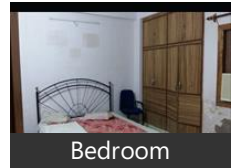

Location

Pictures

* Location may be approximate

Landmarks

Landmark/Attraction

Monument Between Asi Ghat and Ke.. Varanasi Women Tours (<0.5km), Varanasi Behind Day Tours (<0.5km), Dinesh Alankar Mandir (<0.5km)

Hotel

Hotel Rivera Palace (<0.5km), PG on Ganges (<0.5km), Treebo Trend Assi Inn (<0.5km), Pop 82135 the Shor Inn (<0.5km), Hotel Tanishka (<0.5km), Hotel Divine Inn (<0.5km), Heritage Inn Hotel Varanasi (<0.5km), Hotel Heritage Inn (<0.5km), Ashiyana Hotel (<0.5km)

Restaurant & Shops

Silk World (<0.5km), Satyanarayan Gupta Store (<0.5km), Vivek General Store (<0.5km), Shri Laxmi Vastralaya (<0.5km), Kumunsani Sarees (<0.5km), Gupta Provision Store (<0.5km), SNP Denim (<0.5km), Riya Rishi Gift Shop (<0.5km), Shri Tulshy Pushtkaly (<0.5km), Handi Crafts (<0.5km), Shri Gandhi Ashram Khadi Bhandar (... Verma Optical (<0.5km), Ridhi Sidhi General Store (<0.5km), Babulal General And Provision Store ... Ranjana General Stores (<0.5km), Tik Talk Fashion (<0.5km), Maa Vaishno Silk Handicraft (<0.5km.. Ghari Centre (<0.5km), Bala Ji Handicrafts (<0.5km), Swadeshi Poonam Collections (<0.5k.. Swadeshi General Store (<0.5km), Agrawal Handicraft (<0.5km), Bali Satar General (<0.5km), Lux Cozi Innerwear (<0.5km), Rakesh General Store (<0.5km),