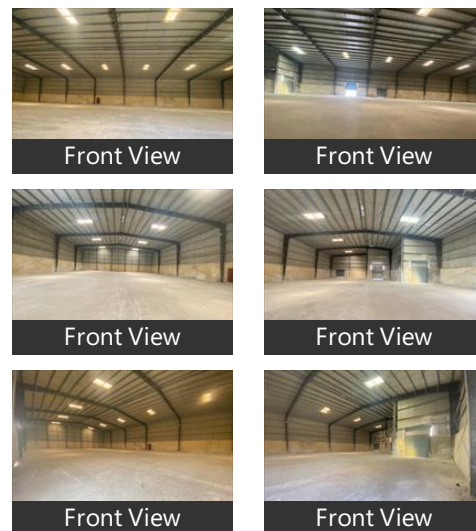

* Location may be approximate

Explore

[Similar Properties](#)

[Properties in Palaspa, Navi Mumbai](#)

[Projects in Navi Mumbai](#)

[Brokers in Navi Mumbai](#)

More Information

Report a problem with this listing

Is this property no longer available or has incorrect information?

[Report it!](#)

Disclaimer: All information is provided by advertisers and should be verified independently before entering into any transaction. You may visit the relevant RERA website of your state to verify the details of this property. PropertyWala.com is only an advertising platform to help connect buyers and sellers and is not a party to any transactions, nor shall be responsible or liable to resolve any disputes between them.