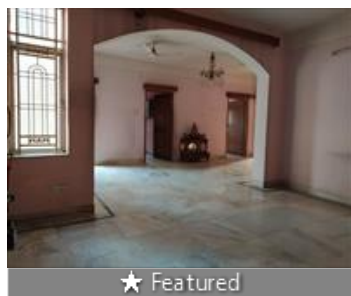

3 Bedroom Apartment / Flat for sale in Kanke, Ranchi

91 lakhs

★ Featured

3 Bedroom Apartment For Sale In Ranchi

Kanke, Ranchi., Kanke, Ranchi - 834006 (Jharkhand)

- Area: 1575 SqFeet ▼
- Bedrooms: Three
- Bathrooms: Two
- Floor: First
- Total Floors: Three
- Facing: East
- Furnished: Semi Furnished
- Transaction: Resale Property
- Price: 9,100,000
- Rate: 5,778 per SqFeet **+5%**
- Age Of Construction: 8 Years
- Possession: Immediate/Ready to move

Scan QR code to get the contact info on your mobile
[View all properties by Aashayana Star Properties](#)

Description

3bhk apartment available for sale in Kanke, Ranchi.
Build up area -1575 sq.ft, Carpet area- 1100 sq.ft.
Rate- 5800 Sq.Ft.
Total Rate- 91 Lakh
Semi-furnished,Balcony-3,Washroom-2,Age-19 years,Car parking-1