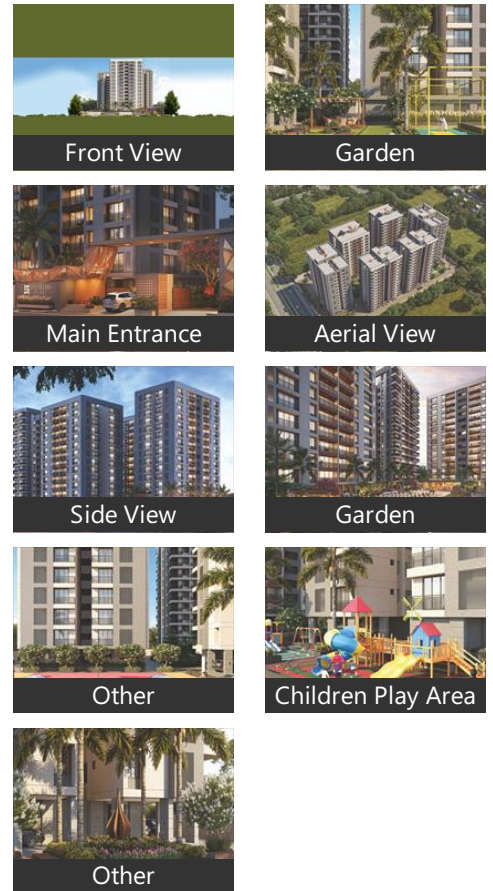

Location

Pictures