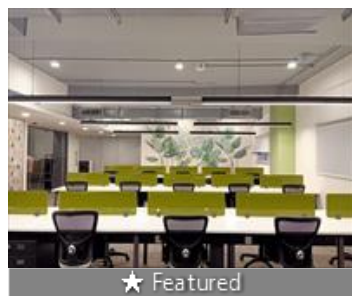

Office Space for rent in Balewadi, Pune

3.4 lakhs

Furnished Office Available For Lease In Prime Location Of Balewadi , Pune

Balewadi , Pune, Balewadi, Pune - 410045 (Maharashtra)

- Area: 4250 SqFeet
- Bathrooms: Two
- Floor: Fourth
- Total Floors: Ten
- Facing: East
- Furnished: Furnished
- Lease Period: 24 Months
- Monthly Rent: 340,000
- Rate: 80 per SqFeet
- Age Of Construction: 5 Years
- Available: Immediate/Ready to move

Advertiser Details

Sandeep Rathore
Property Agent / Broker / Consultant

mob: 9907514400
tel:
mail:
www.propertywala.com/adcon-realty

Scan QR code to get the contact info on your mobile

[View all properties by Adcon Realty](#)

Description

"Your Vision , Our Expertise", Manage Your Work from our excellent office , Where Every Detail Reflects Excellence.

Experience Hassle free work at our Fully Furnished Commercial Office on Balewadi , Pune. With 4,250 sq. ft of space , it's got 50 Workstations , 5 Cabins , Reception , Conference Room , Meeting Room , Pantry , Server room , 2 Private Male and Female Washroom.

Our place is Well maintained, with Ample parking , Comfy sofas in the Reception , Fully Air conditioning and High speed internet.

Perfect for your business needs!

For more info, just click on Contact button!

Adcon Realty at Your Service, Call Now!

Please mention that you saw this ad on PropertyWala.com when you contact.

Features

General

- Power Back-up
- Centrally Air Conditioned
- Room AC
- Lifts
- High Speed Internet
- Wi-Fi

Lot

- Basement

Recreation

- Park

Security

- Security Guards
- Electronic Security
- Intercom Facility
- Fire Alarm

Exterior

- Reserved Parking
- Visitor Parking

Maintenance

- Maintenance Staff
- Water Supply / Storage
- RO System
- Water Softner
- Waste Disposal

Pictures

Location

* Location may be approximate

Landmarks

Hospitals & Clinics

Nakshatra Clinic (<0.5km), Sahyadri Speciality Labs (<0.5km), Dr Nilanjana Dental Care (<0.5km), Nyra Beauty & Wellness (<0.5km), Dhruv Health Care (<0.5km), Pharmacia 4 U Medicines Healthcare... Manasvardhan (<0.5km), Dr Neeraja Ghodake, Arnica Hair Transplant - Hair Transpl...