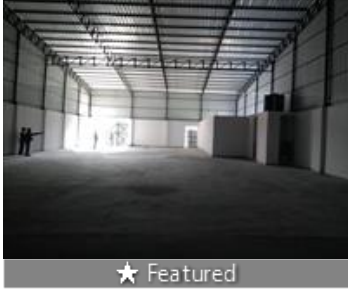

Warehouse / Godown for rent in Anandapur, Kolkata

1.65 lakh

★ Featured

WAREHOUSE RENT EM BYPASS KOLKATA

Ruby Hospital Mor Anandapur Nazirabad Main Road, An..

- Area: 5500 SqFeet ▾
- Total Floors: One
- Monthly Rent: 165,000
- Age Of Construction: 2 Years
- Available: Immediate/Ready to move
- Floor: Ground
- Furnished: Unfurnished
- Rate: 30 per SqFeet + 10%

Description

Warehouse for rent near Ruby hospital Em Bypass Anandpur nazirabad 5500 square feet at the rate 30 rupees per square feet water connection and electricity available

When you call, don't forget to mention that you found this ad on PropertyWala.com.

Features

Security

- Security Guards

Maintenance

- Water Supply / Storage

Location

Exterior

- Visitor Parking

Advertiser Details

Houseaa Reality
Bhairab Sanyal
Sales Director

R B Connector, Kolkata
mob: 8282862636
tel: 8276022888
mail: houseaa1@gmail.com
www.propertywala.com

Scan QR code to get the contact info on your mobile

[View all properties by Houseaa Reality](#)

Pictures

* Location may be approximate

Landmarks

Nearby Localities

[Ruby General Hospital](#), [Ruby Hospital Main Rd](#), [E M Bypass Extension](#), [Madurdaha](#), [P.Majumder Road](#), [Naskarhat](#), [Purbalok](#), [Nayabad](#), [R B Connector](#), [Kalikapur](#), [Ruby General Hospital](#), [Ruby Hospital Main Rd](#), [E M Bypass Extension](#), [Madurdaha](#), [P.Majumder Road](#), [Singha Bari](#), [Purbalok](#), [Nayabad](#), [R B Connector](#), [Kalikapur](#), [Ruby General Hospital](#), [Ruby Hospital Main Rd](#), [E M Bypass Extension](#), [Madurdaha](#), [P.Majumder Road](#), [Purbalok](#), [Nayabad](#), [R B Connector](#), [Kalikapur](#), [Mukundapur](#), [Ruby General Hospital](#), [Ruby Hospital Main Rd](#), [E M Bypass Extension](#), [Madurdaha](#), [P.Majumder Road](#), [Purbalok](#), [Nayabad](#), [R B Connector](#), [Kalikapur](#), [Mukundapur](#), [Nazirabad](#), [Chowbaga](#), [Ruby General Hospital](#), [Ruby Hospital Main Rd](#), [E M Bypass Extension](#), [Madurdaha](#), [P.Majumder Road](#), [Purbalok](#), [Nayabad](#), [R B Connector](#), [Kalikapur](#), [Mukundapur](#), [Nazirabad](#), [Chowbaga](#), [Ruby General Hospital](#), [Kasba Golpark](#), [Ruby Hospital Main Rd](#), [E M Bypass Extension](#), [Madurdaha](#), [P.Majumder Road](#), [Purbalok](#), [Nayabad](#), [Nazirabad](#), [Ruby General Hospital](#), [Ruby Hospital Main Rd](#), [E M Bypass Extension](#), [Madurdaha](#), [P.Majumder Road](#), [Nayabad](#), [R B Connector](#), [Kalikapur](#), [Mukundapur](#), [Nazirabad](#), [Ruby General Hospital](#), [Ruby Hospital Main Rd](#), [E M Bypass Extension](#), [Madurdaha](#), [P.Majumder Road](#), [Nayabad](#), [R B Connector](#), [Kalikapur](#), [Mukundapur](#)

* All distances are approximate

Locality Reviews

Anandapur, Kolkata

Anandapur is going to be the future destination of property lovers due to it's location advantage to connect across Kolkata. Anandapur is surrounded by 7 Hospitals, 7 School & Colleges, 5 Markets, 3 Malls & 2 Metro Stations nearby. It is well connected with Garia & Salt Lake, Airport via EM Bypass, vast areas of south kolkata like Jadavpur, Tollygunge, Golpark, Baghajatin via jadavpur connector & Howrah via Parama Flyover & AJC Bose Road Flyover.

Pros:

- Well Connected
- Fast Growing