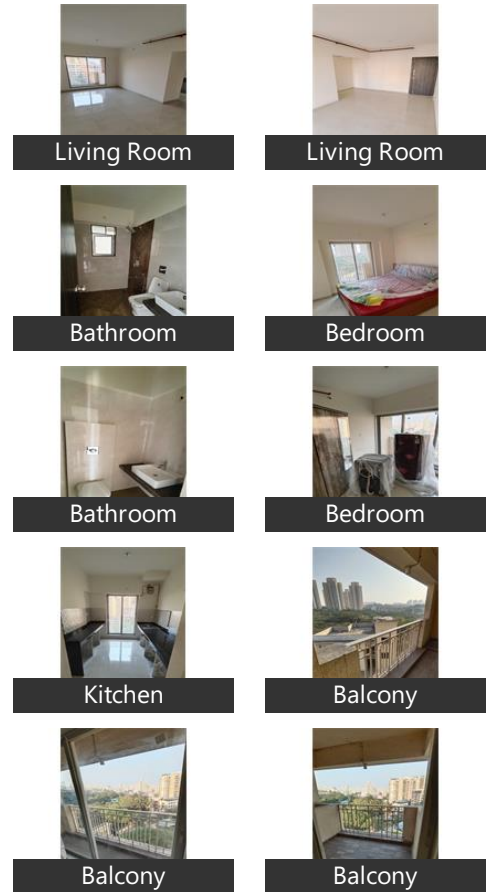

2 Bedroom Apartment / Flat for rent in Patlipada, Thane

40,000

2 Bedroom Apartment For Sale In Thane

Signature Residency, Patlipada, Thane - 400610 (Mahara...

- Area: 663 SqFeet ▾
- Bedrooms: Two
- Bathrooms: Two
- Floor: Seventh
- Total Floors: Eighteen
- Facing: East
- Furnished: Unfurnished
- Lease Period: 12 Months
- Monthly Rent: 40,000
- Rate: 60 per SqFeet **+30%**
- Age Of Construction: 1 Years
- Available: Immediate/Ready to move

Advertiser Details

Jenil Shah
Software Developer / Programmer

Dombivli East, Thane
mob: 9987653226
tel:
mail:
www.propertywala.com/U93181496

Scan QR code to get the contact info on your mobile

Description

2 Bedroom Apartment for Sale in Thane

When you call, please mention that you saw this ad on PropertyWala.com.

Features

General

- Power Back-up
- Lifts

Lot

- Balcony

Security

- Security Guards
- Fire Alarm

Exterior

- Reserved Parking
- Visitor Parking

Location

* Location is approximate

Pictures

Explore

- [Similar Properties](#)
- [Properties in Patlipada, Thane](#)
- [Projects in Thane](#)
- [Brokers in Thane](#)

More Information

Report a problem with this listing

Is this property no longer available or has incorrect information?

[Report it!](#)

Disclaimer: All information is provided by advertisers and should be verified independently before entering into any transaction. You may visit the relevant RERA website of your state to verify the details of this property. PropertyWala.com is only an advertising platform to help connect buyers and sellers and is not a party to any transactions, nor shall be responsible or liable to resolve any disputes between them.