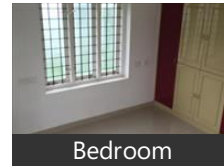

2 Bedroom Independent House for sale in Vandithavalam, Palakkad

10 - 20 lacs

★ Featured

Below 20 Lack Newly Constructed Villa Located Near Palakkad

Vandithavalam, Vandithavalam, Palakkad (Kerala)

- Project/Society: Victoria Nellies
- Area: 3 Cents ▾
- Bathrooms: Two
- Total Floors: Two
- Furnished: Unfurnished
- Price: 1,925,000
- Rate: 6.42 lakhs per Cent **-15%**
- Age Of Construction: Under Construction
- Possession: Within 3 Months
- Bedrooms: Two
- Floor: Ground
- Facing: East
- Transaction: New Property

Location

Pictures

Living Room

Bedroom

Bedroom

Kitchen

Project Pictures

Elevation