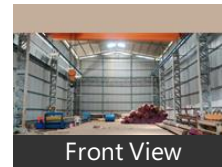

Front View

Front View

* Location may be approximate

Landmarks

Nearby Localities

[Kamothe Sector-6](#), [Kamothe](#), [Roadpali](#), [Road Pali Village](#), [Khandeshwar](#), [Kharghar Sector -10](#), [New Panvel East Sector-5](#), [Kharghar Sector-2](#)

* All distances are approximate

Explore

[Similar Properties](#)

[Properties in Kalamboli, Navi Mumbai](#)

[Projects in Navi Mumbai](#)

[Brokers in Navi Mumbai](#)

More Information

Report a problem with this listing

Is this property no longer available or has incorrect information?

[Report it!](#)

Disclaimer: All information is provided by advertisers and should be verified independently before entering into any transaction. You may visit the relevant RERA website of your state to verify the details of this property. PropertyWala.com is only an advertising platform to help connect buyers and sellers and is not a party to any transactions, nor shall be responsible or liable to resolve any disputes between them.