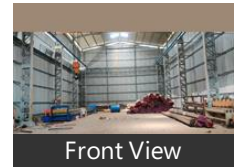

Front View

Front View