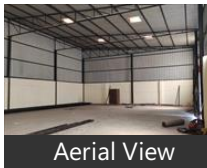

Aerial View

* Location may be approximate

Landmarks

Nearby Localities

[Alipore](#), [New Alipore](#), [Taratala](#), [Raichak](#), [Bhawanipur](#), [Hazra](#), [Sarat Bose Road](#), [Behala (South East)](#), [Behala](#), [Alipore](#), [New Alipore](#), [Khidirpur](#), [Taratala](#), [Raichak](#), [Bhawanipur](#), [Hazra](#), [Behala (South East)](#), [Behala](#), [Alipore](#), [New Alipore](#), [Taratala](#), [Raichak](#), [Bhawanipur](#), [Hazra](#), [Behala (South East)](#), [Behala](#), [Alipore](#), [New Alipore](#), [Taratala](#), [Raichak](#), [Bhawanipur](#), [Hazra](#), [Behala (South East)](#), [Behala](#)

* All distances are approximate

Explore

[Similar Properties](#)

[Properties in Mominpur, Kolkata](#)

[Projects in Kolkata](#)

[Brokers in Kolkata](#)

More Information

Report a problem with this listing

Is this property no longer available or has incorrect information?

[Report it!](#)

Disclaimer: All information is provided by advertisers and should be verified independently before entering into any transaction. You may visit the relevant RERA website of your state to verify the details of this property. PropertyWala.com is only an advertising platform to help connect buyers and sellers and is not a party to any transactions, nor shall be responsible or liable to resolve any disputes between them.