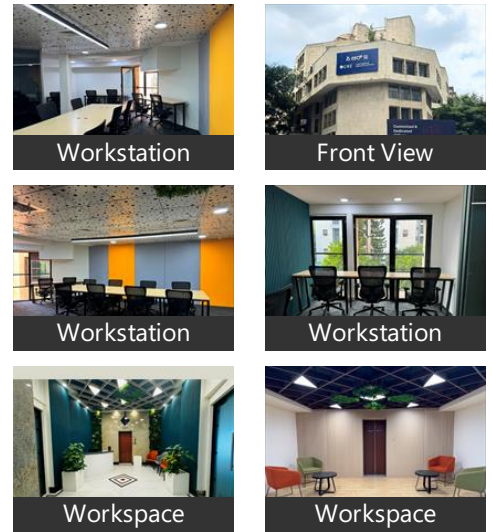

* Location may be approximate

Landmarks

Nearby Localities

[Brunton Road](#), [Aga Abbas Ali Road](#), [CBD](#), [Airport Road](#), [Victoria Layout](#), [Off Airport road](#), [Old Madras Road](#), [Richmond Road](#), [Cambridge Layout](#), [Brigade Road](#)

* All distances are approximate

Explore

- [Similar Properties](#)
- [Properties in M G Road area, Bangalore](#)
- [Projects in Bangalore](#)
- [Brokers in Bangalore](#)

More Information

Report a problem with this listing
Is this property no longer available or has incorrect information?
[Report it!](#)

Disclaimer: All information is provided by advertisers and should be verified independently before entering into any transaction. You may visit the relevant RERA website of your state to verify the details of this property. PropertyWala.com is only an advertising platform to help connect buyers and sellers and is not a party to any transactions, nor shall be responsible or liable to resolve any disputes between them.