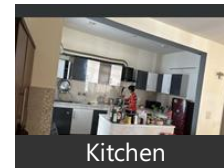

2 Bedroom Apartment / Flat for sale in TDI City, Sector 117, Mohali

62 lakhs

2 BHK Flat For Sale In Sector -117 In Mohali
Sec-117 Mohali, Sector 117, Mohali - 140301 (Chandigarh..)

- Project/Society: [TDI City](#)
- Area: 1333 SqFeet
- Bedrooms: Two
- Bathrooms: Two
- Floor: Eighth
- Total Floors: Eleven
- Facing: North East
- Furnished: Semi Furnished
- Transaction: Resale Property
- Price: 6,200,000
- Rate: 4,651 per SqFeet **+20%**
- Possession: Immediate/Ready to move

Advertiser Details

Earth Realtors
Seema sharma
Business Development Manager

Kharar, Mohali
mob: 7590088055
tel: 7696110234
mail:
www.propertywala.com/earth-realtors

Scan QR code to get the contact info on your mobile

[View all properties by Earth Realtors](#)

Description

Ready to Move 2 BHK Flat in TDI Wellington Heights 2 in Mohali ,Sec-117

2 BHK +2 Bath

Super Area -1333 Sq.Ft

8 th Floor Available

Demand -62 Lacs

When you call, don't forget to mention that you found this ad on PropertyWala.com.

Features

General

- Centrally Air Conditioned
- Room AC
- Lifts

Lot

- Balcony
- Private Garden

Exterior

- Visitor Parking

Maintenance

- Maintenance Staff
- Water Supply / Storage
- RO System

Location

* Location may be approximate

Landmarks

Restaurant & Shops

Deep Garments (<0.5km), Kifayati Supermarket (<0.5km), Payless Departmental Store (<0.5km), Singla Departmental Store (<1km), Naresh Kirana Store (<1km), Elegant Fashions (<1km),

Pictures

Project Pictures

* These pictures are of the project and might not represent the property

Project Floor Plans

* These floor plans are of the project and might not represent the property