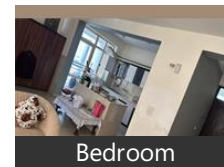

2 Bedroom Apartment / Flat for sale in TDI City, Sector 117, Mohali

62 lakhs

2 BHK Flat For Sale In Sector -117 In Mohali
Sec-117 Mohali, Sector 117, Mohali - 140301 (Chandigarh..)

- Project/Society: [TDI City](#)
- Area: 1333 SqFeet
- Bedrooms: Two
- Bathrooms: Two
- Floor: Eighth
- Total Floors: Eleven
- Facing: North East
- Furnished: Semi Furnished
- Transaction: Resale Property
- Price: 6,200,000
- Rate: 4,651 per SqFeet **+20%**
- Possession: Immediate/Ready to move

Advertiser Details

Earth Realtors
Seema sharma
Business Development Manager

Kharar, Mohali
mob: 7590088055
tel: 7696110234
mail:
www.propertywala.com/earth-realtors

Scan QR code to get the contact info on your mobile

[View all properties by Earth Realtors](#)

Description

Ready to Move 2 BHK Flat in TDI Wellington Heights 2 in Mohali ,Sec-117

2 BHK +2 Bath

Super Area -1333 Sq.Ft

8 th Floor Available

Demand -62 Lacs

When you call, don't forget to mention that you found this ad on PropertyWala.com.

Features

General

- Centrally Air Conditioned
- Room AC
- Lifts

Lot

- Balcony
- Private Garden

Exterior

- Visitor Parking

Maintenance

- Maintenance Staff
- Water Supply / Storage
- RO System

Location

* Location may be approximate

Landmarks

Restaurant & Shops

Deep Garments (<0.5km), Kifayati Supermarket (<0.5km), Payless Departmental Store (<0.5km), Singla Departmental Store (<1km), Naresh Kirana Store (<1km), Elegant Fashions (<1km),

Pictures

Project Pictures

* These pictures are of the project and might not represent the property

Project Floor Plans

* These floor plans are of the project and might not represent the property