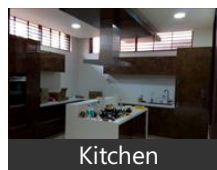

Independent House for rent in Krishnarajapura, Bangalore

2 lakhs

Premium 5BHK Independent Villa

Ayappanagar, Krishnarajapura, Bangalore - 560036 (Karn..

- Area: 15000 SqFeet ▾
- Bathrooms: Five
- Floor: Ground
- Total Floors: Two
- Facing: East
- Furnished: Furnished
- Lease Period: 36 Months
- Monthly Rent: 200,000
- Rate: 13 per SqFeet **-5%**
- Age Of Construction: 3 Years
- Available: Immediate/Ready to move

Advertiser Details

Mohammed Roshan
Property Agent / Broker / Consultant

Frazer Town, Bangalore

mob: 9739409583

tel: 8904199486

mail:

www.propertywala.com/U80678019

Scan QR code to get the contact info on your mobile

Description

This is a premium Independent villa comes with 5Bhk with attached toilets.

It has a gym, swimmingpool, party area and much more.

The interiors that a designed are suitable for luxury living for families.

It can also be used for pre school

When you call, don't forget to mention that you found this ad on PropertyWala.com.

Features

General

- Power Back-up
- Room AC

Lot

- Private Terrace
- Balcony
- Private Garden
- Basement

Exterior

- Reserved Parking
- Visitor Parking
- Independent Garage
- Servant Quarter

Maintenance

- RO System
- Boring / Tube-well
- Rain Water Harvesting

Security

- Electronic Security
- Intercom Facility

Interior

- Modular Kitchen
- Marble Flooring

Recreation

- Swimming Pool
- Fitness Centre / GYM

Location

* Location may be approximate

Landmarks

Recreation

Iti Park-Krishnarajapuram (<0.5km), Iti Colony Play Ground (<1km), Jawaharlal Nehru Park (<1km), Telugu Mithrulu (<1km), Kerala Samajam Dooravaninagar (<1... Karnataka Sangha (<1km)

Hospitals & Clinics