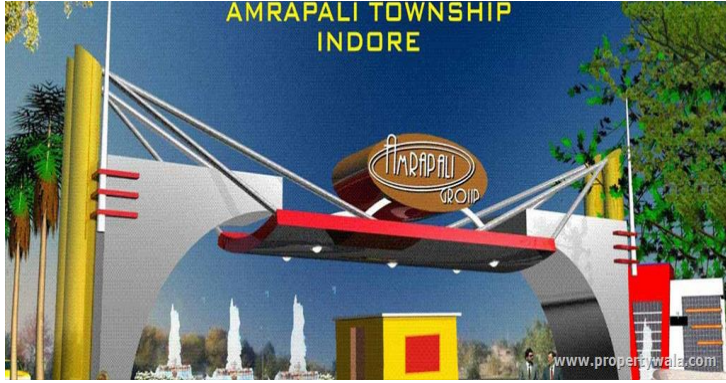

Amrapali Modern City - Rau Pitampur Road, In..

Plots for sale in Amrapali Modern City

Amrapali Modern City presented by Amrapali Group with plots for sale in Rau Pithampur Road, Indore

- Project ID : J492211189
- Builder: Amrapali Group
- Properties: Independent Houses, Residential Plots / Lands
- Location: Amrapali Modern City, Rau Pitampur Road area, Indore - 453556 (Madhya Pradesh)
- Completion Date: Apr, 2016
- Status: Started

Description

Amrapali Modern City is a new project by Amrapali Group. The Township is spread over 125 acres and has all the essential components of a township. The project is having more than 800 plots of various sizes ranging from 100 square yards to 300 square yards and a variety of designer villas.

Amenities

- Garden
- Security
- Club House
- Community Hall

Amrapali Group is a well constructed, luxurious home in a prime location with modern amenities and a comfortable lifestyle. There are many things offered by the Amrapali Group, one of the fastest growing real estate development corporate in Delhi and the National capital region.

Features

Land Features

- Freehold Land
- Plot Boundary Wall
- Society Boundary Wall
- Club / Community Center
- Adjacent to Main Road
- Park/Green Belt Facing
- Water Connection
- Electric Connection
- Close to Hospital
- Close to School
- Close to Shopping Center/Mall

Other features

- Freehold ownership
- Garden/Park Facing
- North facing
- Main Road Facing

Gallery

Pictures

Floor Plans

Location