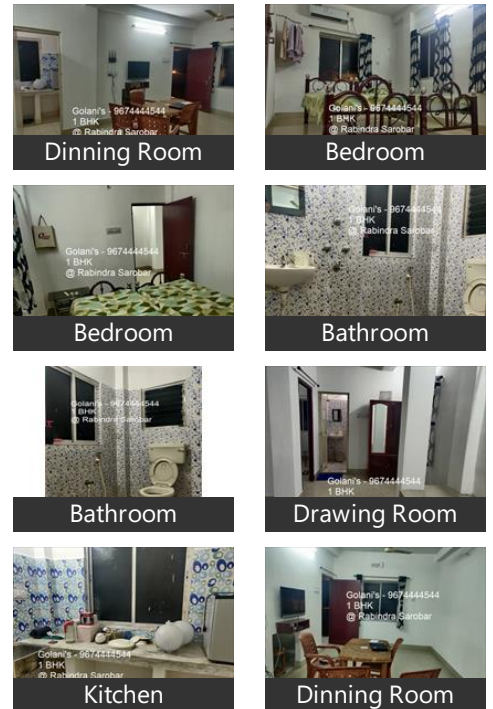

Restaurant & Shops

Pictures