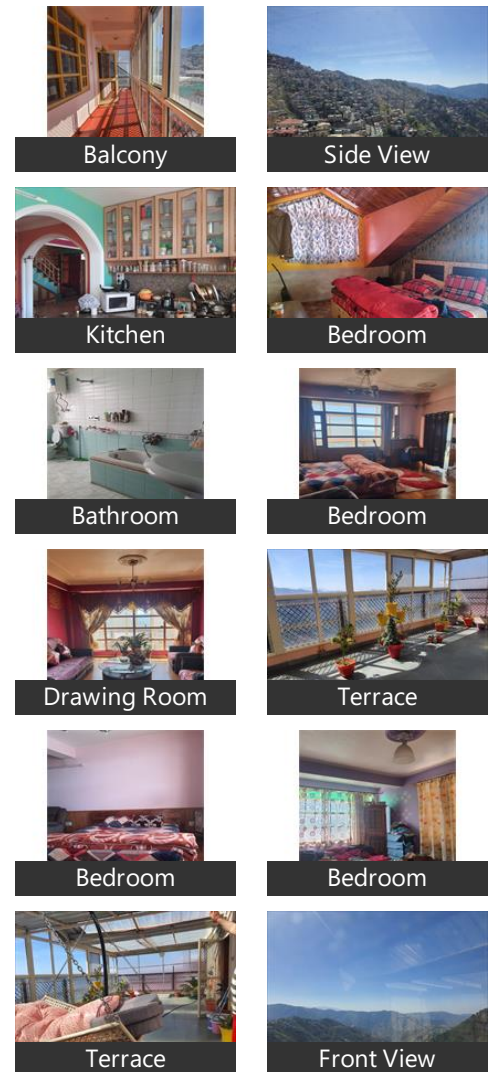

4 Bedroom Independent House for sale in Sanjauli, Shimla

2.2 crores

4 Bhk Non Drive Independent House For Sale In Sanjauli Shimla HP

Sanjauli Shimla, Sanjauli, Shimla - 171006 (Himachal Pra...

- Area: 3500 SqFeet ▼
- Bedrooms: Four
- Bathrooms: Four
- Floor: Third
- Total Floors: Four
- Facing: East
- Furnished: Semi Furnished
- Transaction: Resale Property
- Price: 22,000,000
- Rate: 6,286 per SqFeet
- Age Of Construction: 10 Years
- Possession: Immediate/Ready to move

Advertiser Details

Properties in Shimla
Property Agent / Broker / Consultant

Sanjauli, Shimla

mob: 9218227123

tel:

mail: propertiesinshimla1@gmail.com

www.propertywala.com/mv-real-estate

Scan QR code to get the contact info on your mobile

[View all properties by MV Real Estate](#)

Description

4 Bhk Independent House for Sale
Location - Sanjauli Shimla
Non-Drive
Only 3 Minutes walking From Sanjauli Parking
Full Day Sunny & Very Beautiful View
Price - 2.20 Cr

Don't forget to mention that you saw this ad on PropertyWala.com, when you call.

Features

Lot ■ Private Terrace ■ Balcony	Interior ■ Woodwork ■ Modular Kitchen

Location

* Location may be approximate

Landmarks

Hospitals & Clinics

Durga Dental Clinic (<0.5km), Shri Ram Dental Centre (<0.5km), Bajwa Diagnosis (<0.5km), We Care Dental Clinic (<0.5km), New Smile Dental Clinic (<0.5km), Skin Clinic (<0.5km), Ankur Dutta Dental Surgeon (<0.5km.. Sri Ram Hospital City Centre (<0.5km.. Sri Ram Hospital City Centre-ER (<0... DR. Ashok Kumar Sood (<0.5km), Dr Lal Pathlabs (<0.5km), Ponahari Optical (<0.5km), Kayaa Kalp (<0.5km), Nirmal Clinic (<1km), Civil Dispensary (<1km), Homoeocare (<1km), Anand Clinic (<1km), Shimla Dental Care (<1km)

ATM/Bank/Exchange