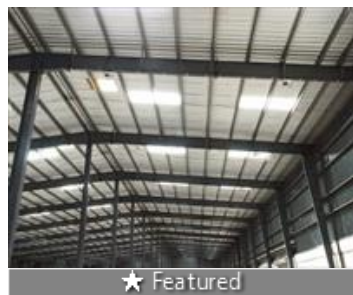

Industrial Building for rent in Rasayni, Navi Mumbai

15 lakhs

Available Industrial Premises Rental Basic: At Rasayani

Rasayni, Rasayni, Navi Mumbai (Maharashtra)

- Area: 70000 SqFeet ▾
- Bathrooms: One
- Floor: Basement
- Facing: West
- Furnished: Unfurnished
- Lease Period: 1 Months
- Monthly Rent: 1,500,000
- Rate: 21 per SqFeet **+ 50%**
- Age Of Construction: Under Construction
- Available: Immediate/Ready to move

Covered Area: 70,000 sq ft

Expected Rent: 15,00,000/-

Loading Bays: 8 Nos.

Facilities Available: Power connection, water ,& Drainage

When you contact us, please mention that you saw this ad on Property Wala .com