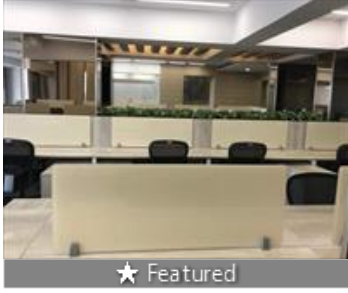

Office Space for rent in Balewadi, Pune

4.08 lakhs

Furnished Office Available For Lease In Prime Location Of Balewadi , Pune

Balewadi , Pune, Balewadi, Pune - 410045 (Maharashtra)

- Area: 4800 SqFeet
- Bathrooms: Three
- Floor: Fourth
- Total Floors: Nine
- Facing: East
- Furnished: Furnished
- Lease Period: 24 Months
- Monthly Rent: 408,000
- Rate: 85 per SqFeet
- Age Of Construction: 5 Years
- Available: Immediate/Ready to move

Advertiser Details

Sandeep Rathore
Property Agent / Broker / Consultant

mob: 9907514400
tel:
mail: searchproperties44@gmail.com
www.propertywala.com/adcon-realty

Scan QR code to get the contact info on your mobile
[View all properties by Adcon Realty](#)

Description

"Your Vision , Our Expertise", Manage Your Work from our excellent office , Where Every Detail Reflects Excellence.

Experience Hassle free work at our Fully Furnished Commercial Office on Balewadi , Pune. With 4,800 sq. ft of space , it's got 60 Workstations , 3 Cabins , Reception with Waiting Area , Conference Room , Meeting Room , Pantry , Server room , 3 Private Male and Female Washroom.

Our place is Well maintained, with Ample Parking , Comfy sofas in the Reception , Fully Air conditioning and High speed internet.

Perfect for your business needs!

For more info, just click on Contact button!

Adcon Realty at Your Service, Call Now!

Please mention that you saw this ad on PropertyWala.com when you call.

Features

General

- Power Back-up
- Centrally Air Conditioned
- Room AC
- Lifts
- High Speed Internet
- Wi-Fi

Lot

- Basement
- Corner Location

Recreation

- Park

Security

- Security Guards
- Electronic Security
- Intercom Facility
- Fire Alarm

Exterior

- Visitor Parking

Maintenance

- Maintenance Staff
- Water Supply / Storage
- RO System
- Water Softner
- Boring / Tube-well
- Rain Water Harvesting
- Waste Disposal

Pictures

Location

* Location may be approximate

Landmarks

Education

Surbhi Driving School (<0.5km), Shri Martand Bhairav Adhupak Maha... MTB School (<0.5km), Shri Khanderai Pratisthan Kanishth V... Apex Engineering Classes (<0.5km), Aakash Institute Balewadi Pune (<0.5..