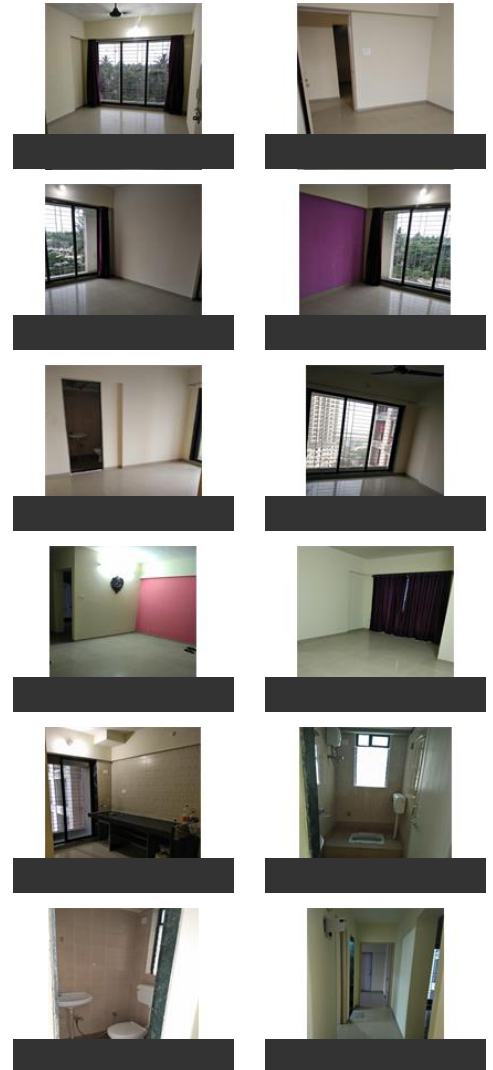

Pictures

Explore

- [Similar Properties](#)
- [Properties in Mhada Colony, Mumbai](#)
- [Projects in Mumbai](#)
- [Brokers in Mumbai](#)

More Information

Report a problem with this listing

Is this property no longer available or has incorrect information?

[Report it!](#)

Disclaimer: All information is provided by advertisers and should be verified independently before entering into any transaction. PropertyWala.com is only an advertising platform to help connect buyers and sellers and is not a party to any transactions, nor shall be responsible or liable to resolve any disputes between them.