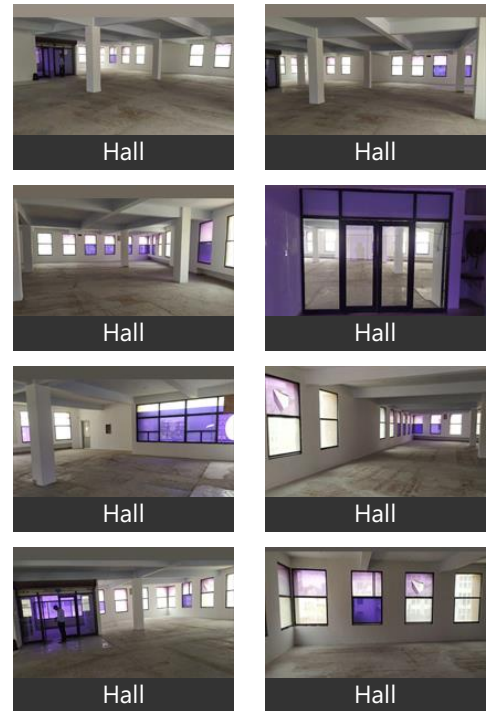

Location

Pictures