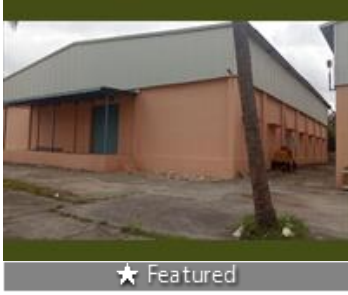

### 12,000 Sq. Ft Warehouse / Industrial Shed For Rent In Avalahalli Road

K R Puram, Avalahalli(Huskur Road), Bangalore - 560049...

- Area: 12000 SqFeet ▾
- Floor: Ground
- Facing: East
- Lease Period: 12 Months
- Rate: 25 per SqFeet +15%
- Age Of Construction: 5 Years
- Available: Immediate/Ready to move
- Bathrooms: Two
- Total Floors: One
- Furnished: Unfurnished
- Monthly Rent: 300,000