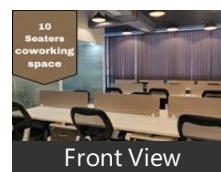

Office Space for rent in Mount Road area, Chennai

30,000

10 Seaters Coworking Space For Rent In Thousand Lights

Mount Road, Mount Road, Chennai - 600032 (Tamil Nad...)

- Area: 900 SqFeet ▾
- Bathrooms: Four
- Floor: Third
- Total Floors: Four
- Facing: East
- Furnished: Furnished
- Lease Period: 11 Months
- Monthly Rent: 30,000
- Rate: 33 per SqFeet **-45%**
- Age Of Construction: 5 Years
- Available: Immediate/Ready to move

Advertiser Details

Mymitha R

Mount Road area, Chennai
mob: 9677040239
tel:
mail:
www.propertywala.com/U903067571

Scan QR code to get the contact info on your mobile

Description

10 Seaters Office Space For Rent in Mount Road

Plug and Play Office Space Linear Workstations.

10 Workstations, 1 Manager Cabin, 8 Seaters Shared Conference room, Room with Separate AC.

Available Amenities: AC, Intercom, Electricity, Storage, Free WIFI, LAN ports, Housekeeping, Security, Power Backup, CCTV .

For Day Shift Only - Per Seat Rs.3000/- Only. Ready To Occupy Immediately.....

When you call, don't forget to mention that you found this ad on PropertyWala.com.

Features

General

- Power Back-up
- Centrally Air Conditioned
- Lifts
- Wi-Fi

Security

- Intercom Facility

Lot

- Park Facing

Maintenance

- Maintenance Staff

Location

* Location may be approximate

Landmarks

Restaurant & Shops