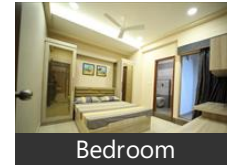

3 Bedroom Apartment / Flat for sale in Sirol Road area, Gwalior

30 - 40 lacs

★ Featured

3 Bhk Flat For Sale In Cosmo Empire, Gwalior

Cosmo Ananda, Sirol Road, Gwalior - 474002 (Madhya P...

- Area: 1455 SqFeet ▾
- Bathrooms: Two
- Total Floors: Ten
- Furnished: Unfurnished
- Price: 3,969,000
- Rate: 2,728 per SqFeet -5%
- Age Of Construction: Under Construction
- Possession: Within 3 Months
- Bedrooms: Three
- Floor: Third
- Facing: East
- Transaction: New Property

Pictures

Elevation

Aerial View

Aerial View

Drawing Room

Dinning Room

Bathroom

Bedroom