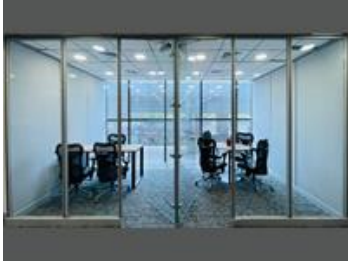

Office Space for rent in HSR Layout Sector 5, Bangalore

3.95 lakhs

Customize And Dedicated Managed Offices

1, 1st Floor & 2nd Floor, 14th Main Rd, Sector 5, Agara V...

- Area: 12000 SqFeet ▼
- Floor: Second
- Facing: North East
- Lease Period: 12 Months
- Rate: 33 per SqFeet **-55%**
- Age Of Construction: 5 Years
- Available: Immediate/Ready to move
- Bathrooms: Two
- Total Floors: Four
- Furnished: Furnished
- Monthly Rent: 395,000

Description

Our business offers customized and dedicated Managed Offices on Rent with No Lock-in. We provide dedicated Access Controlled Offices with dedicated Meeting Rooms, LAN & Internet. Our process is simple: tell us what you need, get layout options with unlimited revisions, choose furniture and wall colours, and have your office ready in just 2 weeks. Located at a prime spot in HSR Layout & Outer Ring Road Junction, you'll have easy access to Koramangala, Silk Board, and upcoming metro stations. Don't miss out on your perfect office space. Contact us today and start enjoying a professional workspace like no other.

Please mention that you found this ad on PropertyWala.com when you call.

Features

General

- Power Back-up ■ Centrally Air Conditioned
- Room AC ■ Lifts ■ High Speed Internet ■ Wi-Fi

Lot

- Private Terrace ■ Basement ■ Park Facing