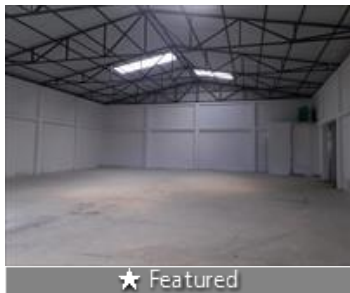

Warehouse / Godown for rent in Ruby Hospital Main Rd, Kolkata

60,000

Warehouse For Rent In Nazirabad Anandapur Ruby Hospital Mor Em Bypass

Anandapur Nazirabad Main Road Connected By EM Byp...

- Area: 2100 SqFeet ▾
- Total Floors: One
- Rate: 29 per SqFeet **+15%**
- Age Of Construction: 1 Years
- Available: Immediate/Ready to move
- Bathrooms: Two
- Monthly Rent: 60,000