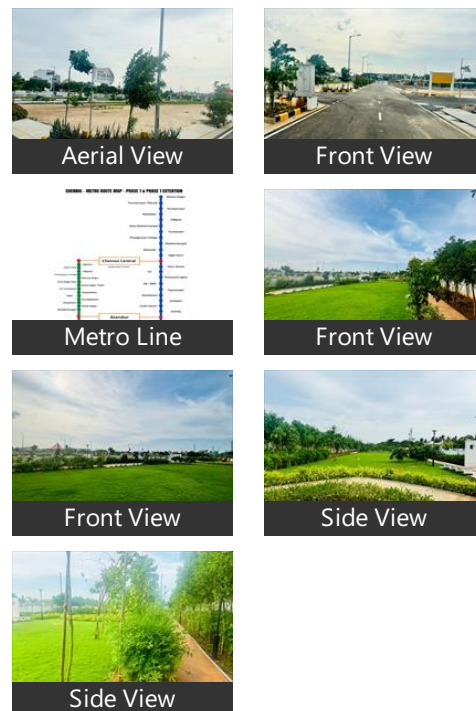

Residential Plot / Land for sale in Wimco Nagar, Chennai

50 lakhs

Plot Available With All Amenities Next To Wimco Nagar Metro Station

Next To Metro Station, Wimco Nagar, Chennai - 600039 ..

- Area: 699 SqFeet ▾
- Facing: North
- Transaction: New Property
- Price: 5,000,000
- Rate: 7,153 per SqFeet **+30%**
- Possession: Immediate/Ready to move

Description

We have multiple dimension spacious plots in fully developed layout with Plug and Play ready to construct and Live kind of Plots with all under ground connections, Piped Gas Connection etc. It has all amenities like Club House, Park, Children Play Area, Swimming Pool, Gym. Next to Thiruvottiyur Railway Station and Metro Station.

Don't forget to mention that you saw this ad on PropertyWala.com, when you call.

Location

Pictures

* Location may be approximate

Landmarks

Nearby Localities

[Tiruvottiyur](#), [Thiruvotriyur](#)

* All distances are approximate