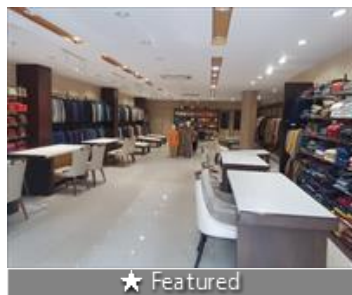

Showroom for rent in Prahlad Nagar, Ahmedabad

2.1 lakhs

Show Room Available For Lease

Main Road, Prahlad Nagar, Ahmedabad - 380015 (Gujar...

- Area: 1910 SqFeet ▾
- Floor: Ground
- Facing: West
- Lease Period: 24 Months
- Rate: 110 per SqFeet +5%
- Age Of Construction: 2 Years
- Available: Immediate/Ready to move
- Bathrooms: One
- Total Floors: Ten
- Furnished: Unfurnished
- Monthly Rent: 210,000

Advertiser Details

Hari Real Estate Solutions
Hitesh s Bhatt
Owner/Proprietor

mob: 9974256101
tel: 9426201168
mail: suryapropertyconsultants@gmail.com
propertywala.com/hari-real-estate-solutions

Scan QR code to get the contact info on your mobile
[View all properties by Hari Real Estate Solutions](#)

Description

Show Room Available For Lease
Ground Floor
1910 Square Feet
Prahladnagar
1 Alloted Parking
Rent as per Tenant
New Construction

" Note: The images provided are for representation purposes only, and they may not reflect the current state of the property. Floor details are subject to change.
For more important details or property inspection, please call us
Contact Us for Best Property Deal

Pictures

Please mention that you saw this ad on PropertyWala.com when you call.

Features

General

- Power Back-up
- Lifts

Security

- Security Guards

Maintenance

- Maintenance Staff
- Water Supply / Storage
- Boring / Tube-well
- Waste Disposal

Location

* Location may be approximate

Landmarks

Hospitals & Clinics

Dr Nitesh C Patel (<0.5km), Dr Agarwal, Dr Rupesh Shah (<0.5km), Shivam Netralay (<0.5km), Rising Opticals (<0.5km), Shri Ganesh Physiotherapy Clinic (<0.5km), Kdson Orthopaedic Clinic (<0.5km), Shiv Vandana Clinic (<0.5km), Niramay Pathology Laboratory (<0.5km), Niramay Eye Clinic (<0.5km), Medlis Healthcare (<0.5km), Vedant Multispecialty Dental Clinic (... Tapan Hospital (<0.5km), Kavya Healthcare (<0.5km), Tapan Hospital-ER (<0.5km), Philosocare (<0.5km), 32 Forever Dental Clinic & Implant C... Manav Dental Care (<0.5km), Rajpara Dental Clinic & Orthodontics.. Hardi Clinic & Medicine (<0.5km), Dhara Naturopathy Center (<0.5km), Rachana Pathology Laboratory (<0.5km), Parshwa Dental Clinic (<0.5km), Shreeji Homeopathic Consultant (<0.5km), Sahaj Clinic (<0.5km),