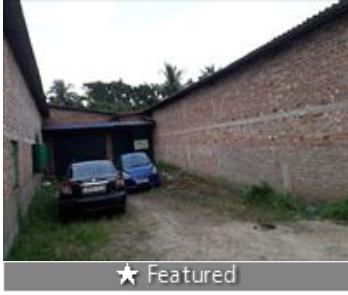

Warehouse / Godown for rent in Rajpur, 24 Parganas South

36,000

★ Featured

Warehouse And Godown For Rent Ramchandrapur

Ramchandrapur Industrial, Rajpur, 24 Parganas South - 7...

- Area: 3000 SqFeet ▾
- Bathrooms: Two
- Total Floors: One
- Furnished: Unfurnished
- Lease Period: 36 Months
- Monthly Rent: 36,000
- Rate: 12 per SqFeet
- Age Of Construction: 1 Years
- Available: Immediate/Ready to move

Description

Warehouse and godown for rent location ramchandrapur near kamalgazi more Rajpur this area is industrial belt ramchandrapur Industrial Area 2 kilometre distance EM Bypass connector kamalgazi more