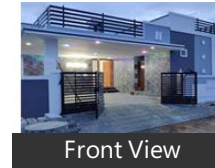

3 Bedroom Independent House for sale in Mettupalayam, Coimbatore

32 lakhs

★ Featured

HILL VIEW RESIDENCY

KURUMBANUR, Mettupalayam, Coimbatore - 641301 (Ta.

- Area: 1300 SqFeet ▾
- Bedrooms: Three
- Bathrooms: Three
- Floor: Ground
- Total Floors: One
- Facing: North East
- Furnished: Unfurnished
- Transaction: New Property
- Price: 3,200,000
- Rate: 2,462 per SqFeet **-5%**
- Age Of Construction: Under Construction
- Possession: Within 3 Months

Advertiser Details

GRN Builders
Govindarajan t

Periyankanalayam, Coimbatore
mob: 8667675091

tel: 7200072450
mail:

www.propertywala.com/grn-builders

Scan QR code to get the contact info on your mobile
[View all properties by GRN Builders](#)

Description

FEATURES

- Fully fenced Boundaries
- Vasthu Completed
- 25 feet tar road facility
- College, School, Hospital and Bank near this land
- 24 hours Bus facilities

NEIGHBOURHOOD

- Savitha Hospital
- Near Mettupalayam Bus stop
- Metro Matriculation School
- GHS School
- Reliance Bank
- SVGV Matriculation School
- Brindavan Matriculation School

When you call, please mention that you saw this ad on PropertyWala.com.

Features

Interior

- Modular Kitchen

Location

Pictures

Front View

* Location may be approximate

Landmarks

ATM/Bank/Exchange

State Bank of India (<0.5km), DBS (<1km), Axis Bank (<1km), City Union Bank (<1km), ICICI Bank (<1km),