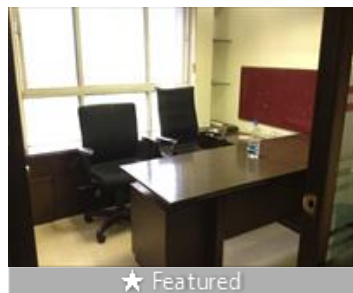

Office Space for rent in Prabhat Road area, Pune

30,001-40,000