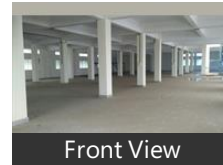

Front View

Front View

* Location may be approximate

Explore

[Similar Properties](#)

[Properties in Palaspa, Navi Mumbai](#)

[Projects in Navi Mumbai](#)

[Brokers in Navi Mumbai](#)

More Information

Report a problem with this listing

Is this property no longer available or has incorrect information?

[Report it!](#)

Disclaimer: All information is provided by advertisers and should be verified independently before entering into any transaction. You may visit the relevant RERA website of your state to verify the details of this property. PropertyWala.com is only an advertising platform to help connect buyers and sellers and is not a party to any transactions, nor shall be responsible or liable to resolve any disputes between them.