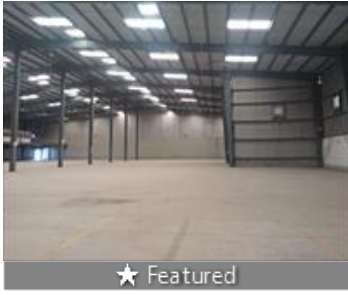

Warehouse / Godown for rent in Liluah, Howrah

2.88 lakhs

★ Featured

Warehouse In Liluah, Howrah

Liluah, Howrah, West Bengal, Liluah, Howrah - 711202 (W.

- Area: 18000 SqFeet
- Bathrooms: Four
- Floor: Ground
- Total Floors: One
- Facing: South
- Furnished: Semi Furnished
- Lease Period: 24 Months
- Monthly Rent: 288,000
- Rate: 16 per SqFeet
- Age Of Construction: 1 Years
- Available: Immediate/Ready to move

Advertiser Details

Win World Real Estate
Mr. Jia
General Manager
Panchla, Howrah
mob: 8282808082
tel: 9836140332
mail: jia.winworld@gmail.com
w.propertywala.com/win-world-real-estate

Scan QR code to get the contact info on your mobile
[View all properties by Win World Real Estate](#)

Description

18000 Sq. ft. Commercial Factory /Warehouse/Godown Available for Rent at Liluah, Howrah with dock level, wide frontage & double height. The property is in the Industrial belt of Howrah, an easy drive off Kolkata of 30 minutes , both G.T. Road and Kona Expressway are not far away from the property. Prime Location, Exclusive Property, 24 hour water & electricity , Damp proof cement flooring, Security , Self Contained, Water Tank Installed, Lights Installed, Proper Safety, Suitable for all kinds of Godowns/Warehouse etc specially for Small Scale Unit, Medical Store, FMCG Storage. For immediate Finalization more details, booking and inspection contact- Win world real estate (Web-Winworldrealestate).

Please mention that you saw this ad on PropertyWala.com when you call.

Features

General

- Power Back-up
- High Speed Internet
- Wi-Fi

Security

- Security Guards
- Electronic Security
- Fire Alarm

Lot

- Corner Location

Exterior

- Reserved Parking
- Visitor Parking

Maintenance

- Maintenance Staff
- Water Supply / Storage
- Waste Disposal

Location

Pictures

* Location may be approximate

Landmarks

Recreation

Botanical Gardens (<10km), Eden Gardens (<9km), Iccr Kolkata (<12km), Ganesh Talkies (<8km), Mohammad Ali Park (<9km), Paradise Cinema-Kolkata (<9km), PVR Cinemas-Avani (<9km), Belilious Park (<4km), Inox-R D Mall (<4km), Jatadhari Park (<4km), Hind Fame-Ganesh Chandra Avenue...
Inox-City Centre Saltlake (<14km)

Hotel

Capital Guest House (<11km), Broadway Hotel (<9km), Kenilworth Hotel Kolkata (<12km), OYO 7326 Hotel Penguin (<10km), The Oberoi Grand (<10km), The Corporate (<11km), Hotel Hindustan International (<13km Fairlawn Hotel (<11km), Floatel Hotel (<8km), Hotel VIP Continental (<11km), Taj Bengal Kolkata (<13km), Embassy Hotel (<9km), The Astor Hotel Kolkata (<12km), Hotel Esteem (<13km), Astoria Hotel (<11km), Hotel Maria (<11km), Hotel Rockstar (<14km), Dee Empressa Hotel (<11km), The Park Kolkata (<11km), Hotel Pioneer International (<11km), Sunflower Guest House (<11km)