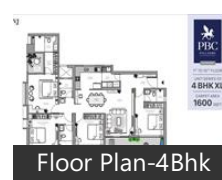

Locality Reviews

Balewadi, Pune

Balewadi is a fast developing area near Balewadi sports stadium, many shops, stores & other commercial facilities are being set up as the area is in the vicinity of Hinjwadi where numerous software firms have their establishments.

Pros:

- *Infrastructural facilities like sports stadium*
- *Fastest developing area*

Cons:

- *Development is still going on*
- *Many new projects are lined up*

Posted: Sep 18, 2015 by Sanjev Jain

Balewadi, Pune is rated 5 out of 10 based on 1 user reviews.

Disclaimer: The reviews are opinions of PropertyWala.com members, and not of PropertyWala.com.

Explore

[Similar Properties](#)

[Properties in Balewadi, Pune](#)

[Projects in Pune](#)

[Brokers in Pune](#)

More Information

* These floor plans are of the project and might not represent the property

Report a problem with this listing

Is this property no longer available or has incorrect information?

[Report it!](#)

Disclaimer: All information is provided by advertisers and should be verified independently before entering into any transaction. You may visit the relevant RERA website of your state to verify the details of this property. PropertyWala.com is only an advertising platform to help connect buyers and sellers and is not a party to any transactions, nor shall be responsible or liable to resolve any disputes between them.