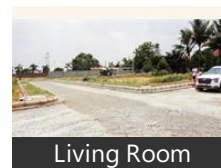

Residential Plot / Land for sale in Kothur, Ranga Reddy

1.01 crore

★ Featured

Residential Plot For Sale In Ranga Reddy

TRI CITY, SHADNAGAR, Kothur, Ranga Reddy - 509216 (T.

- Area: 505 SqYards ▾
- Facing: East
- Transaction: New Property
- Price: 10,099,495
- Rate: 19,999 per SqYard **+25%**
- Possession: Immediate/Ready to move

Advertiser Details

Narayana Infra
Narayana Infra
Builder

Keshampet, Ranga Reddy
mob: 9000529539
tel:
mail:
<https://narayanainfra.com/>

Scan QR code to get the contact info on your mobile

[View all properties by Narayana Infra](#)

Description

Residential plot for sale in Ranga Reddy

Don't forget to mention that you saw this ad on PropertyWala.com, when you call.

Location

Pictures

* Location may be approximate

Locality Reviews

Kothur, Ranga Reddy

bangalore highway,internatinol airport,jims hostipal and with good development area. upcoming industrial park and microsoft data centre and amazon data centre

Pros:

- highway connectivity
- airport connectivity
- rail and metro connectivit

Cons:

- nothing
- nothing
- nothing

Posted: Jan 25, 2023 by Md Hussain

Kothur, Ranga Reddy is rated 5 out of 10 based on 1 user reviews.

Disclaimer: The reviews are opinions of PropertyWala.com members, and not of PropertyWala.com.

Explore

[Similar Properties](#)

[Properties in Kothur, Ranga Reddy](#)

[Projects in Ranga Reddy](#)

[Brokers in Ranga Reddy](#)

More Information

Report a problem with this listing

Is this property no longer available or has incorrect information?

[Report it!](#)