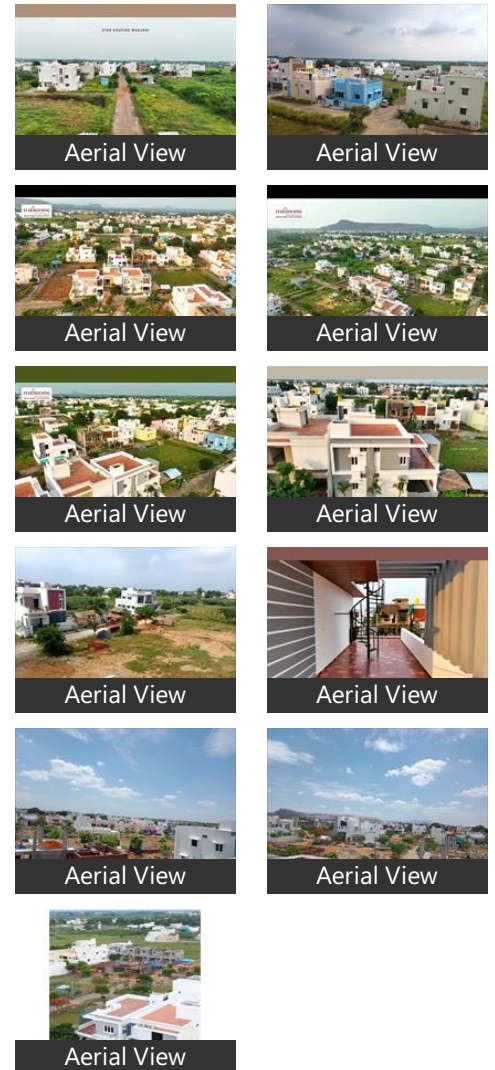

Residential Plot / Land for sale in Oothakadai, Madurai

10 lakhs

Residential Plot For Sale In Madurai

AMMAPATTI, Oothakadai, Madurai - 625107 (Tamil Nad...

- Area: 436 SqFeet ▾
- Facing: North
- Transaction: New Property ■ Price: 1,000,000
- Rate: 2,294 per SqFeet **+30%**
- Possession: Immediate/Ready to move

Description

Ready for immediate construction of Villas and plots Available. Layout – Features Main Entry with Gated Compound Wall Arch Provided With 24Hrs Security Service Layout Fully BLACK TOP Road All 30ft & 25ft Roads Children Park, Solar Street Light in All Roads, All Plots Avenue Trees Red Soil, Tasty Bore Water, Fully Gated Fencing. Adjoined Near By AKNU School. Bus Stop in our Layout entrance, Easy Transportation Facilities to Matthuthavani, Periyer bus stand. Plot Size starting Range from 1200 sqft To 3000 Sqft Per Cent Rate: 10,00,000/- (negotiable) 1.5Km Travel From Othakadai City Market Junction & Karuppayurani Market Junction TVS Lakshmi School & Mahatma CBSE School 2Km Travel From Madurai High Court, Raja Engineering College. Agriculture College & Ultra Dental College 3Km Travel From IT Park HONEYWELL, HCL, Vikram Multispecialty Hospital, Thirumohoor Temple, Yoga Narasingam Perumal Kovil.

Please mention that you found this ad on PropertyWala.com when you call.

Features

Land Features

- Clear Title ■ Freehold Land ■ Plot Boundary Wall
- Society Boundary Wall ■ Corner Plot
- Feng Shui / Vaastu Compliant
- Adjacent to Main Road ■ Park/Green Belt Facing
- Water Connection ■ Close to Hospital
- Close to School ■ Close to Shopping Center/Mall

Location

* Location may be approximate

Landmarks

Restaurant & Shops