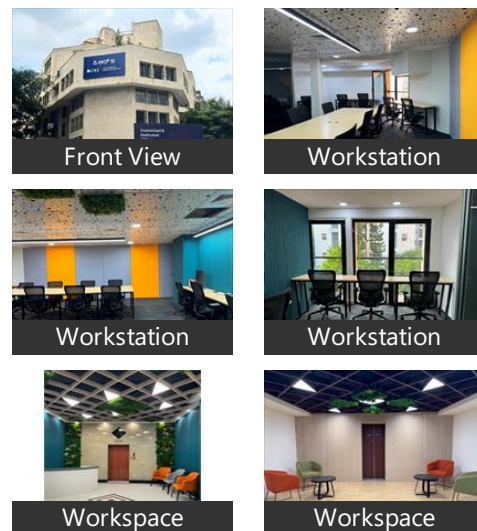

Location

Pictures