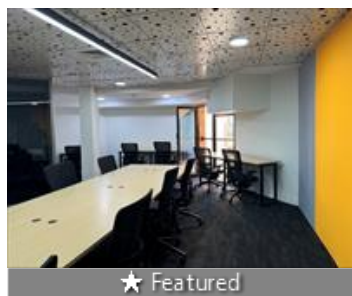

Office Space for rent in M G Road area, Bangalore

2.9 lakhs

Furnished Offices - OC Compliant Prime Commercial Space On MG Road !

Craig Park Layout, MG Road, Bangalore, M G Road, Bang..

- Area: 2000 SqFeet ▾
- Bathrooms: Two
- Floor: First
- Total Floors: Eight
- Furnished: Furnished
- Lease Period: 36 Months
- Monthly Rent: 290,000
- Rate: 145 per SqFeet **+20%**
- Age Of Construction: 20 Years
- Available: Within 3 Months

Advertiser Details

Scan QR code to get the contact info on your mobile

[View all properties by CRE Spacez](#)

Description

Furnished Offices - OC compliant commercial property on MG Road, just 200 meters from Trinity Metro Circle. This 8- floor building offers excellent visibility with its main road frontage and ample car parking. Located in a bustling area near Hyatt Centre, Taj, Conrad hotels, and shopping malls, it's an ideal choice for businesses seeking a prime location in Bangalore.