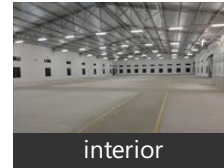

Scan QR code to get the contact info on your mobile

[View all properties by Prime Estates](#)

Pictures

interior

Description

6000 sqft industrial shed is available for sale near Kovilpalayam, Coimbatore. Building is available with 50 cents land, power, water facility, wash rooms etc. The property is located in ideal location easy for transportation. Price quoted for this property is Rs 2.9 crs (nego). Suitable for both factory and warehouse purposes.