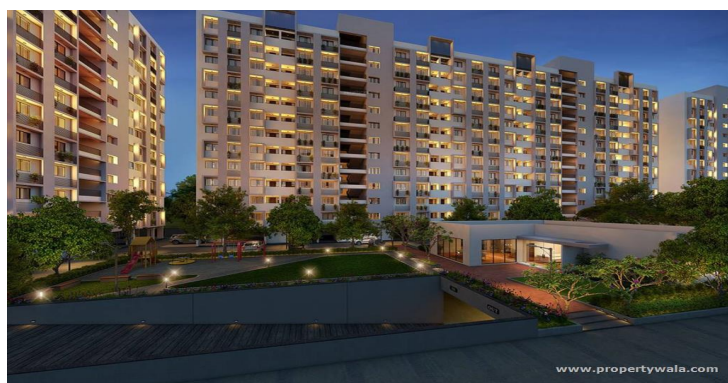

Goyal Aakash Residency 2 - Shela, Ahmedabad

Gives you a life that's looking up

Goyal Aakash Residency 2 by Goyal and Co Hariyana Group at the very prime location of Shela in Ahmedabad offers residential project that host 2 bhk apartments in various sizes.

- Project ID: J118953931
- Builder: Goyal and Co Hariyana Group
- Location: Goyal Aakash Residency 2, Shela, Ahmedabad - 380058 (Gujarat)
- Completion Date: Dec, 2020
- Status: Completed

Description

Goyal Aakash Residency 2 offering spacious 2 bhk apartments in the size of 925 sqft. This project provides various amenities for the residents some of them are club house, gym, intercom etc. The location of the project is connected with the city quite efficiently with the rest of the city. The hospitals, schools, markets are located in proximity to this residential apartment.