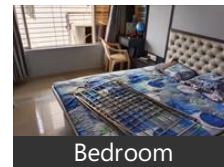

- Area: 640 SqFeet ▾
- Bedrooms: One
- Bathrooms: Two
- Floor: Seventh
- Total Floors: Seven
- Facing: North
- Furnished: Furnished
- Transaction: Resale Property
- Price: 4,500,000
- Rate: 7,031 per SqFeet **-5%**
- Age Of Construction: 12 Years
- Possession: Immediate/Ready to move

Pictures

Aerial View

Dinning Room

Bedroom

Bedroom

Bedroom

Kitchen

Bathroom