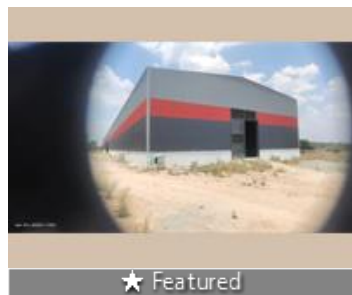

Warehouse / Godown for rent in Arasur, Coimbatore

8 lakhs

★ Featured

75000 SQFT NEW WAREHOUSE / FACTORY FOR RENT NEAR ARASUR

Main Road, Arasur, Coimbatore - 641407 (Tamil Nadu)

- Area: 75000 SqFeet ▼
- Floor: Ground
- Facing: East
- Lease Period: 36 Months
- Rate: 11 per SqFeet **-15%**
- Age Of Construction: 1 Years
- Available: Within 3 Months
- Bathrooms: Five
- Total Floors: One
- Furnished: Unfurnished
- Monthly Rent: 800,000

Description

75000 sqft new warehouse/ factory shed available for rent with power , toilet facilities, water near arasur. Ready to move.

When you call, don't forget to mention that you saw this ad on PropertyWala.com.

Features

General

- Power Back-up
- High Speed Internet

Exterior

- Reserved Parking
- Visitor Parking
- Servant Quarter

Security

- Security Guards
- Electronic Security
- Fire Alarm

Maintenance

- Maintenance Staff
- Water Supply / Storage
- Boring / Tube-well
- Waste Disposal

Location

* Location is approximate

Locality Reviews

Arasur, Coimbatore

Arasur is good neighborhood of Coimbatore with a mix of residential and industrial establishments. Closure to main National highway Avinashi Road is added plus with easy access to major parts of Coimbatore and airport

Pros:

- Close to national highway

Posted: Oct 5, 2019 by Karthik S

Arasur, Coimbatore is rated 9 out of 10 based on 1 user reviews.

Disclaimer: The reviews are opinions of PropertyWala.com members, and not of PropertyWala.com.

Explore

[Similar Properties](#)

[Properties in Arasur, Coimbatore](#)

[Projects in Coimbatore](#)

[Brokers in Coimbatore](#)

More Information

Advertiser Details

Prime Estates

Sreekumar prime estates

Gandhipuram, Coimbatore

mob: 9486122022

tel: +91-94-86122022

mail: sreekumar747@hotmail.com

www.propertywala.com/prime-estates-coim

Scan QR code to get the contact info on your mobile

[View all properties by Prime Estates](#)

Pictures

Report a problem with this listing

Is this property no longer available or has incorrect information?

[Report it!](#)