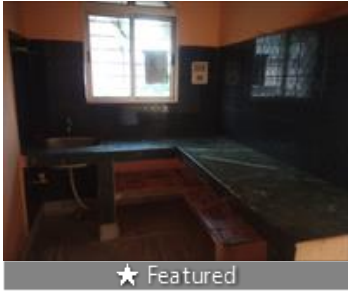

2 Bedroom Apartment / Flat for rent in Karamtoli, Ranchi

11,000

★ Featured

Flat Available For Rent

Karamtoli Chowk, Karamtoli, Ranchi - 834001 (Jharkhand)

- Area: 1200 SqFeet ▾
- Bathrooms: One
- Total Floors: Three
- Furnished: Unfurnished
- Monthly Rent: 11,000
- Age Of Construction: 6 Years
- Available: Immediate/Ready to move
- Bedrooms: Two
- Floor: Second
- Facing: East
- Lease Period: 11 Months
- Rate: 9 per SqFeet **-40%**

Advertiser Details

Aashayana Star Properties
Aashayana Star Properties (Owner Pradip Gupta)
Broker

Hinoo, Ranchi
mob: 9507122555
tel: +91-651-2252423
mail: aashayanaproperties@gmail.com
propertywala.com/aashayana-star-properties

Scan QR code to get the contact info on your mobile
[View all properties by Aashayana Star Properties](#)

Description

Location- karamtoli chowk
Area in sq.ft- 1200 sq. ft., Rate - 11000
Flat type(BHK)-2bhk
Floor- 2rd
Bedroom- 2
Kitchen- 1
Balcony-2
Hall-1
Washroom 1

When you call, please mention that you saw this ad on PropertyWala.

Features

General

- Power Back-up

Exterior

- Reserved Parking ■ Visitor Parking

Lot

- Private Terrace ■ Balcony

Maintenance

- Maintenance Staff ■ Water Softner ■ Waste Disposal

Location

* Location may be approximate

Landmarks

Hospitals & Clinics

Dr Umesh Prased (<0.5km), Vaccine Healthcare (<0.5km), Rani Children Hospital (<0.5km), Rani Children Hospital-ER (<0.5km), DR. Rakesh Ranjan (<0.5km), X-Ray at Home (<0.5km), Gym Body Expo (<0.5km), Usha Multispeciality Center for Oral C. Dr Avinash Narayan Clinic (<0.5km), Sairat Multi Speciality (<0.5km), Maa Sharda Clinic (<0.5km), Dr. Somya Sinha Women, Chootanagpur Nursing Home (<0.5km.. Perkin Elmer Health Science (<0.5km.. DR. Raghav Mandal (<0.5km), Dr Ashutosh (<0.5km), X-Ray Centre (<0.5km), In Health Care N Equipment (<0.5km.. The Polyclinic (<0.5km), Dr. Dharmendras Pediatrics & Vaccin... Sishu Clinic (<0.5km), Mahita Clinic (<0.5km), Ultracare Diagnostics (<0.5km), Susuruta (<0.5km), City Care Clinic (<0.5km), Ashutosh Surgical (<0.5km), Dr Ajit Kumar (<0.5km), Dr S. C. Dutta (<0.5km), Heart Care Clinic (<0.5km), Om Dental And Maxillofacial Centre ... Shri Diagnostics (<0.5km), Shri Maa Laxmi Medico cum Polyclin.. Nageshwari Dental Clinic (<1km), Ram Pyari Ortho Hospital-ER (<1km), Ram Pyari Ortho Hospital (<1km), Sushrut Hospital Solution-ER (<1km), Sushruta Hospital Solution (<1km), I. M. A. Ranchi (<1km), I. M. A. Ranchi-ER (<1km), Dr. Ashok Kumar Nag Clinic (<1km), Dr. Nivedita Mishra Clinic (<1km), Sarvesh Shetty Homeo And Acupress.. Care Clinic (<1km), New Chhotanagpur Pathology (<1km. Ultra Care Diagnostic (<1km), Chiranjeev (<1km)

Restaurant & Shops

Pictures