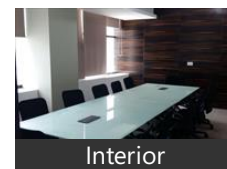

Office Space for rent in Magarpatta, Pune

2 - 5 lacs

★ Featured

Lavished Furnished Office On Lease At Magarpatta City Pune Modifiable As Per The Client Demand

Magarpatta City, Magarpatta, Pune - 411028 (Maharashtr...

- Area: 4500 SqFeet
- Bathrooms: Two
- Floor: Seventh
- Total Floors: Fifteen
- Facing: East
- Furnished: Furnished
- Lease Period: 36 Months
- Monthly Rent: 337,500
- Rate: 75 per SqFeet
- Age Of Construction: 5 Years
- Available: Immediate/Ready to move

Description

Ready to move fully furnished exclusive commercial 14500 sq ft office space for rent at Prime location Magarpatta Pune Maharashtra

50-55 workstations

2 Cabins

Reception

Waiting room

Meeting room

Training room

Conference

Washroom

Pantry

Maintenance staff

24hrs water

Security guards

CCTV

AC

Parking areas for reserved and open

We also have other option available in Unfurnished / Semi furnished / Furnished

We can also modifying space ads per the client demand.

For visits Contact

Mr. Ankit

When you contact, don't forget to mention that you saw this ad on PropertyWala.com.

Features

General

- Power Back-up
- Centrally Air Conditioned
- Lifts

Exterior

- Reserved Parking
- Visitor Parking

Security

- Security Guards
- Electronic Security
- Fire Alarm

Maintenance

- Maintenance Staff
- Water Supply / Storage

Location

Advertiser Details

Which Floor
Ankit Khandelwal
Managing Director

Janjeerwala Square, Indore
mob: 9039572226
tel: +91-731-4239881
mail:
www.propertywala.com/which-floor

Scan QR code to get the contact info on your mobile
[View all properties by Which Floor](#)

Pictures