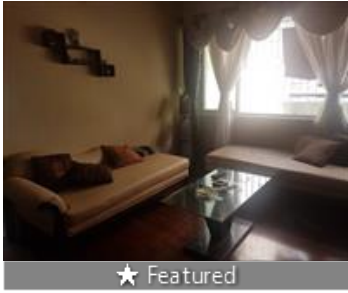

2 Bedroom Apartment / Flat for rent in Jodhpur Park, Kolkata

32,000

★ Featured

Residential Flat For Rent At Jodhpur Park

Beside Blue Mug Restaurant, Jodhpur Park, Kolkata - 700..

- Area: 900 SqFeet ▾
- Bedrooms: Two
- Bathrooms: Two
- Floor: Second
- Total Floors: Five
- Facing: South East
- Furnished: Furnished
- Lease Period: 36 Months
- Monthly Rent: 32,000
- Rate: 36 per SqFeet **+25%**
- Age Of Construction: 8 Years
- Available: Immediate/Ready to move